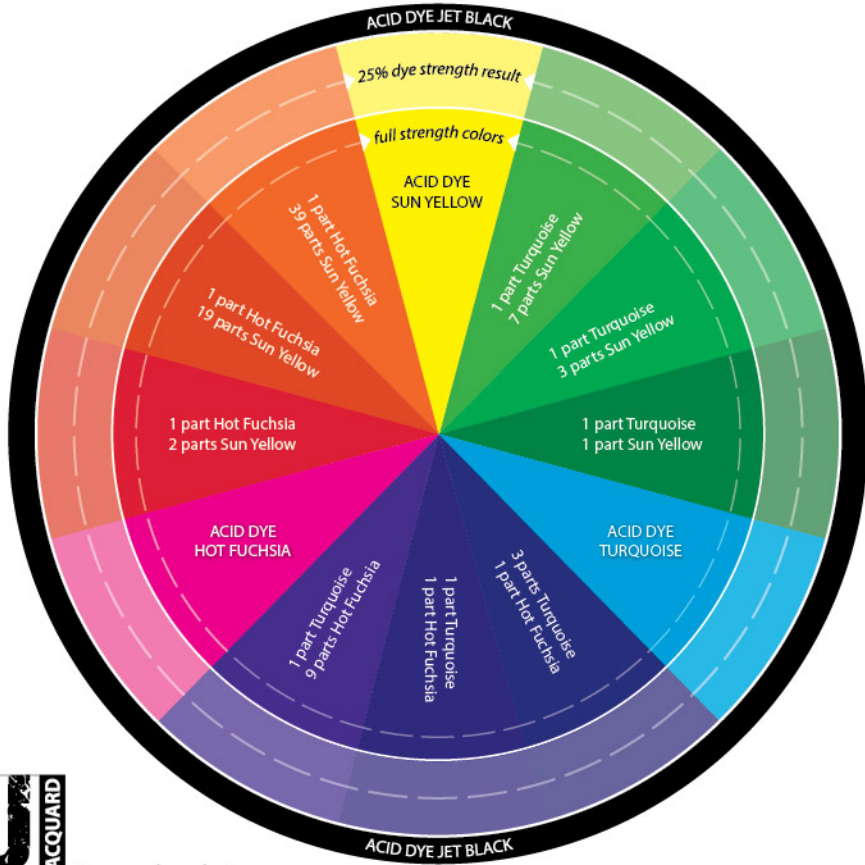

ACID DYE - COLOR MIXING CHART

ACID DYE - COMPLEX COLORS MIXING RATIOS

		
BLACK CHERRY 1 part Jet Black 3 parts Hot Fuchsia	INTENSE VIOLET 1 part Jet Black 19 parts Hot Fuchsia	OLIVE GREEN 1 part Jet Black 7 parts Sun Yellow
		
DUSTY MAGENTA 1 part Turquoise 3 parts Sun Yellow 36 parts Hot Fuchsia	DEEP PURPLE 1 part Sun Yellow 6 parts Turquoise 15 parts Hot Fuchsia	KERMIT GREEN 1 part Turquoise 3 parts Hot Fuchsia 36 parts Sun Yellow
		
FOREST GREEN 1 part Jet Black 1 part Turquoise 6 parts Sun Yellow	BLUE TEAL 1 part Jet Black 7 parts Turquoise	CHESTNUT BROWN 3 parts Jet Black 7 parts Turquoise 12 parts Sun Yellow
		
BLUE NAVY 2 parts Jet Black 7 parts Turquoise 7 parts Hot Fuchsia	LIME GREEN 1 part Turquoise 39 parts Sun Yellow	CORAL 1 part Sun Yellow 1 part Hot Fuchsia